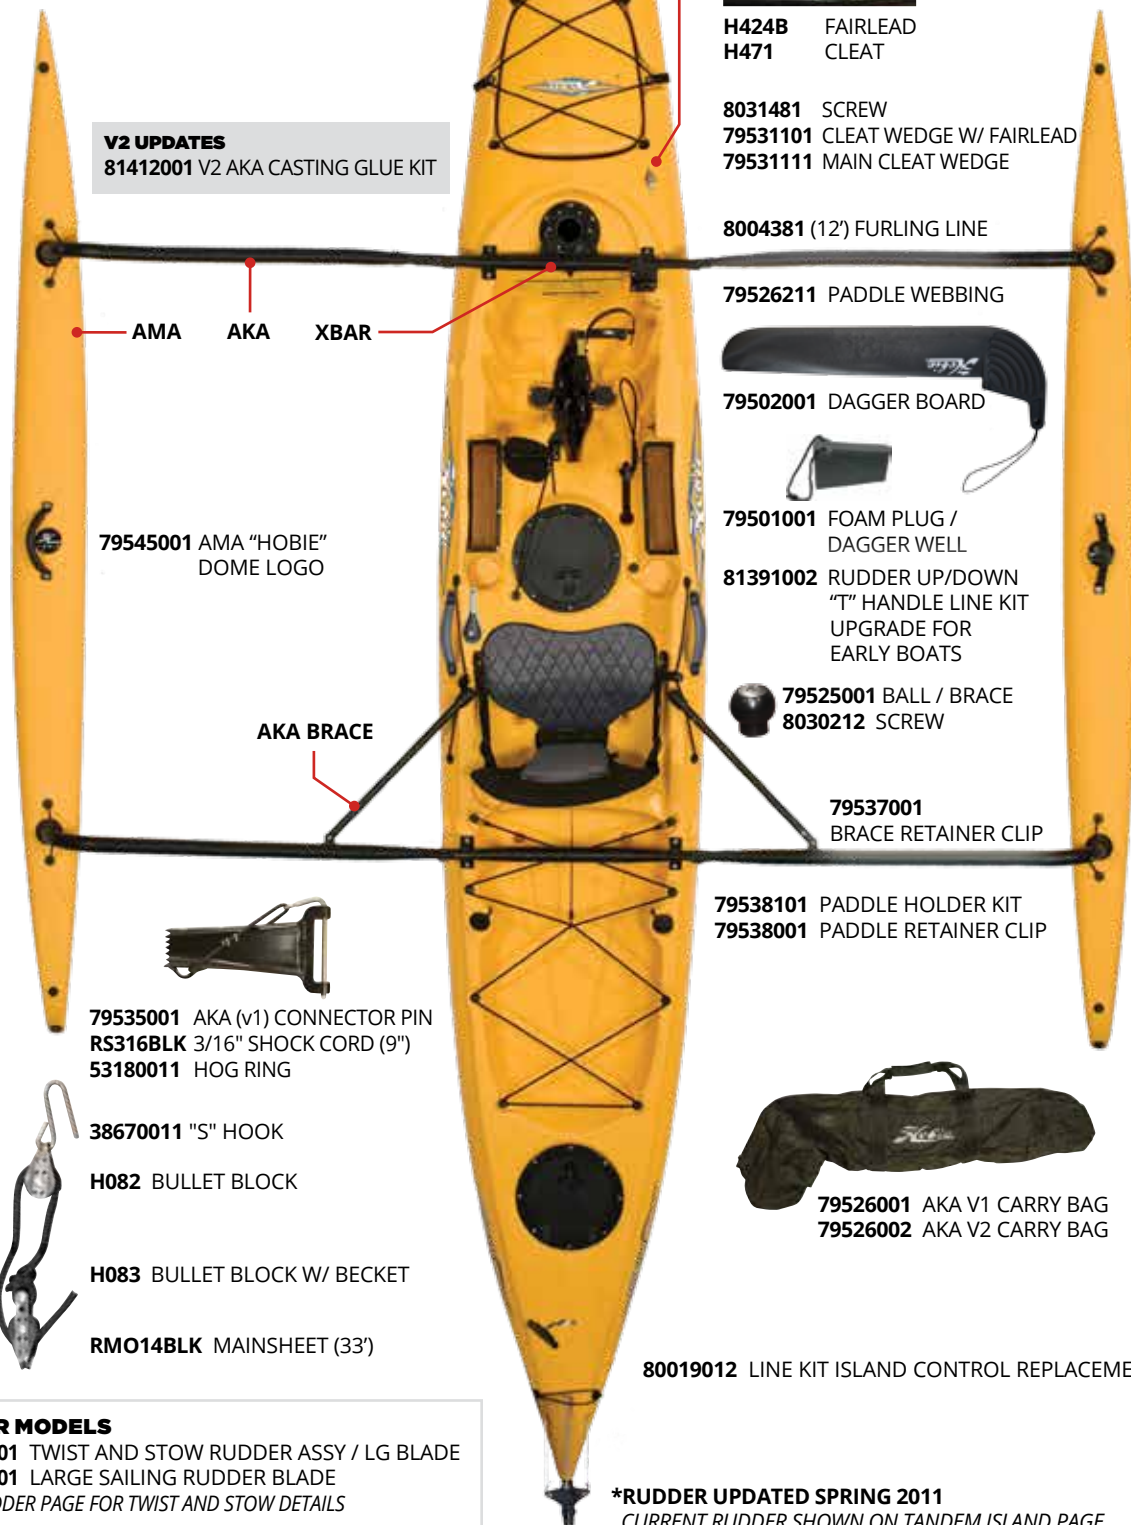

**AMA 2015+**

99303501 AMA PAPAYA  
99304501 AMA HIBISCUS  
99305501 AMA DUNE

**V2 UPDATES**

81412001 V2 AKA CASTING GLUE KIT

79520301 AKA END CAP

79520201 AKA COLLAR  
8010181 RIVET

H233 CHEEK BLOCK  
8030151 SCREW  
8080500 WASHER  
8050211 NYLOCK NUT

H424B FAIRLEAD  
H471 CLEAT

8031481 SCREW  
79531101 CLEAT WEDGE W/ FAIRLEAD  
79531111 MAIN CLEAT WEDGE

8004381 (12') FURLING LINE

79526211 PADDLE WEBBING

79502001 DAGGER BOARD

79501001 FOAM PLUG /  
DAGGER WELL

81391002 RUDDER UP/DOWN  
"T" HANDLE LINE KIT  
UPGRADE FOR  
EARLY BOATS

79525001 BALL / BRACE  
8030212 SCREW

79537001  
BRACE RETAINER CLIP

79538101 PADDLE HOLDER KIT  
79538001 PADDLE RETAINER CLIP

79526001 AKA V1 CARRY BAG  
79526002 AKA V2 CARRY BAG

80019012 LINE KIT ISLAND CONTROL REPLACEMENT

**OLDER MODELS**  
81396001 TWIST AND STOW RUDDER ASSY / LG BLADE  
81397001 LARGE SAILING RUDDER BLADE  
SEE RUDDER PAGE FOR TWIST AND STOW DETAILS

\*RUDDER UPDATED SPRING 2011  
CURRENT RUDDER SHOWN ON TANDEM ISLAND PAGE